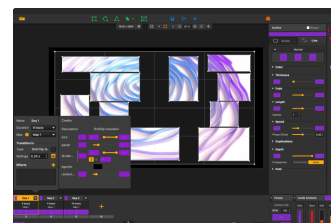

Perform amazing video mapping.

Import your videos, create your masks and shaders, Adjust your grid, create soft edges and broadcast your show on 4 HDMI outputs. Immerse your audience with 8 audio channels (Q2 '24).

USE CASES:

Video mapping installations in museums, theme parks, retail and immersive rooms.

Multiscreen application.

Artistic performance.

Immersive digital signage.

PROXIMA 4040

Multi projection and edge blending

Handle 4 video outputs. Merge video projectors with edge-blending features to broadcast your creations on a large scale.

Handle without constraints

Don't spend hours creating a video on your 3D volume. Use built-in warping features to warp your video on the fly.

Organize your project in sequences

Combine them with beautiful transitions. Activate sequences whenever you want or schedule it with high precision.

OSC / DMX Controls

Control via any protocol. Setup the link to external controllers with the interface-learning configuration or the integrated API (OSC).