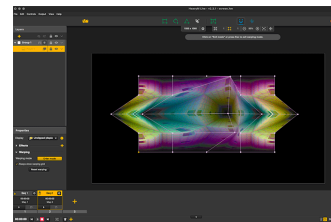

Perform amazing video mapping.

Import your videos, create your masks and shaders, Adjust your grid, create soft edges and broadcast your show on 4 HDMI outputs. Immerse your audience with 8 audio channels (Q2 '24).

USE CASES:

Video mapping installations in museums, theme parks, retail and immersive rooms.

Multiscreen application.

Artistic performance.

Immersive digital signage.

PROXIMA 4040

Multi projection and edge blending

Handle 4 video outputs. Merge video projectors with edge-blending features to broadcast your creations on a large scale.

Handle without constraints

Don't spend hours creating a video on your 3D volume. Use built-in warping features to warp your video on the fly.