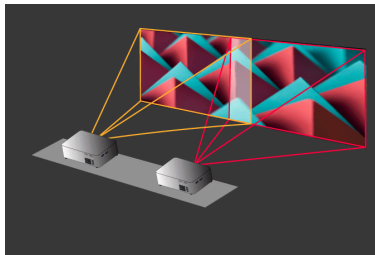

USE CASES:

Video mapping installations in museums, theme parks, retail and immersive rooms.

Multiscreen application.

Artistic performance.

Immersive digital signage.

PROXIMA 4040

Multi projection and edge blending

Handle 4 video outputs. Merge video projectors with edge-blending features to broadcast your creations on a large scale.

Handle without constraints

Don't spend hours creating a video on your 3D volume. Use built-in warping features to warp your video on the fly.