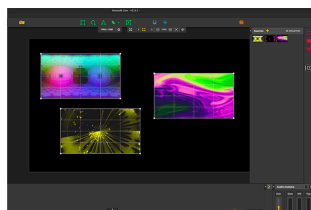

Perform amazing video mapping.

Import your videos, create your masks and shaders, Adjust your grid, create soft edges and broadcast your show on 4 HDMI outputs. Immerse your audience with 8 audio channels (Q2 '24).

USE CASES:

Video mapping installations in museums, theme parks, retail and immersive rooms.

Multiscreen application.

Artistic performance.

Immersive digital signage.

PROXIMA 4040

Multi projection and edge blending

Handle 4 video outputs. Merge video projectors with edge-blending features to broadcast your creations on a large scale.

Handle without constraints

Don't spend hours creating a video on your 3D volume. Use built-in warping features to warp your video on the fly.

Organize your project in sequences

Combine them with beautiful transitions. Activate sequences whenever you want or schedule it with high precision.

OSC / DMX Controls

Control via any protocol. Setup the link to external controllers with the interface-learning configuration or the integrated API (OSC).